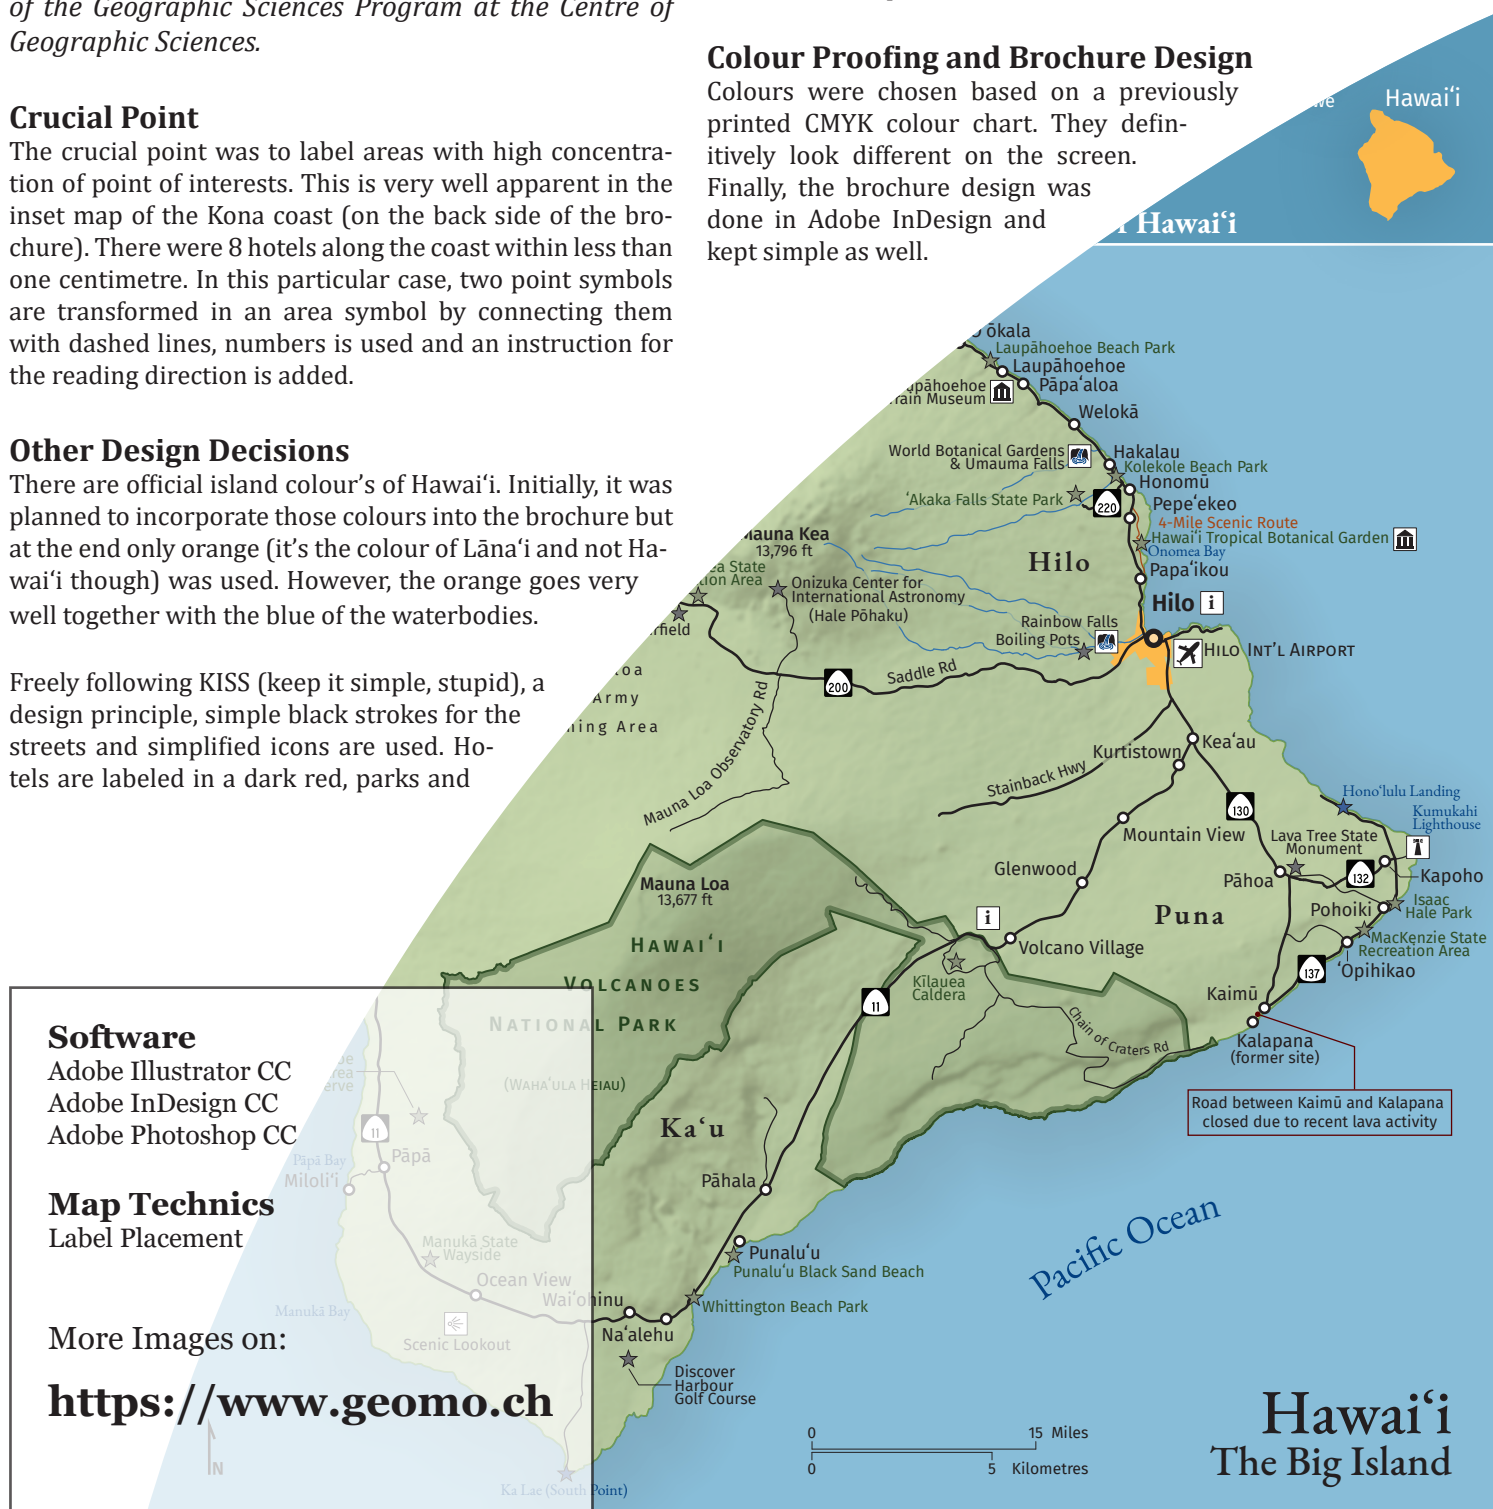

Other Design Decisions

There are official island colour's of Hawai'i. Initially, it was planned to incorporate those colours into the brochure but at the end only orange (it's the colour of Lāna'i and not Hawai'i though) was used. However, the orange goes very well together with the blue of the waterbodies.

Freely following KISS (keep it simple, stupid), a design principle, simple black strokes for the streets and simplified icons are used. Hotels are labeled in a dark red, parks and

other natural features on land in a dark green, water features in blue and all other point of interests in black. For road shield, the real symbol (with a slightly different font), published under public domain on Wikipedia, were used. This allows a better recognition by the map reader. The simplified design elements are chosen to minimize distractions for the map reader.

Colour Proofing and Brochure Design

Colours were chosen based on a previously printed CMYK colour chart. They definitely look different on the screen. Finally, the brochure design was done in Adobe InDesign and kept simple as well.

Software
Adobe Illustrator CC
Adobe InDesign CC
Adobe Photoshop CC

Map Technics
Label Placement

More Images on:

<https://www.geomo.ch>

Hawai'i
The Big Island